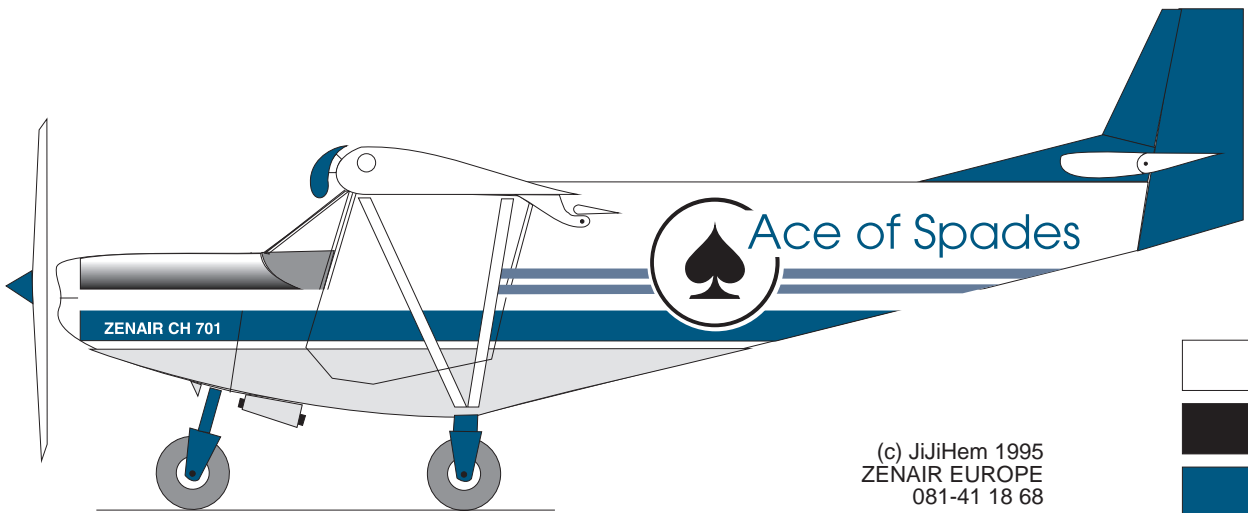

(c) JiJiHem 1995
ZENAIR EUROPE
081-41 18 68

STOL
CH 701

Drawing Rev.

Description:
STOL CH 701 Paint Schemes
by Design JiJiHem

Page 1